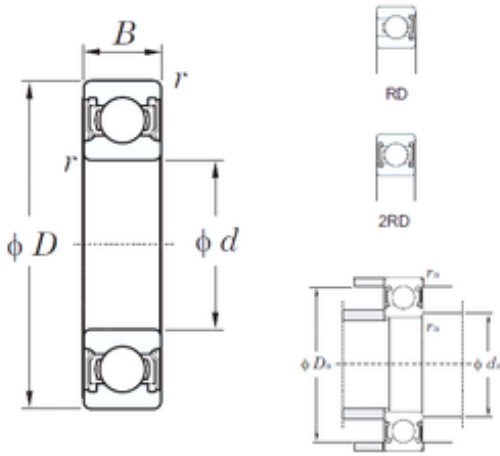

NTN Bearing Rolamentos do Brasil Ltda.

32 mm x 65 mm x 17 mm KOYO 62/32-2RD Deep Groove Ball Bearings

Bearing No. 62/32-2RD

Size	32x65x17 mm
Bore Diameter	32 mm
Outer Diameter	65 mm
Width	17 mm
d	32 mm
D	65 mm
B	17 mm
C	17 mm
r min.	1 mm
da min.	37 mm
da max	38,5 mm
Da max.	60 mm
ra max.	1 mm
Weight	0,228 Kg
Basic dynamic load rating (C)	23,5 kN
Basic static load rating (C0)	13,1 kN
(Grease) Lubrication Speed	9000 r/min

62/32-2RD Bearing 2D drawings and 3D CAD models