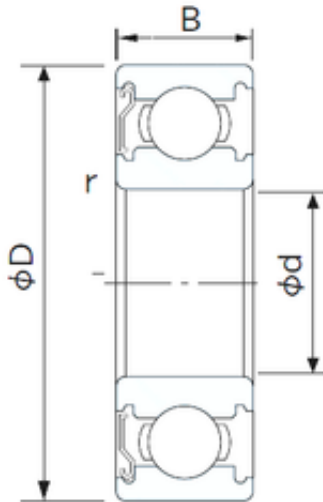

NTN Bearing Rolamentos do Brasil Ltda.

15 mm x 32 mm x 9 mm CYSD 6002-Z Deep Groove Ball Bearings

Bearing No. 6002-Z

Size	15x32x9 mm
Bore Diameter	15 mm
Outer Diameter	32 mm
Width	9 mm
d	15 mm
D	32 mm
B	9 mm
C	9 mm
r min.	0,3 mm
Weight	0,03 Kg
Basic dynamic load rating (C)	5,4 kN
Basic static load rating (C0)	2,39 kN
(Grease) Lubrication Speed	23000 r/min

6002-Z Bearing 2D drawings and 3D CAD models